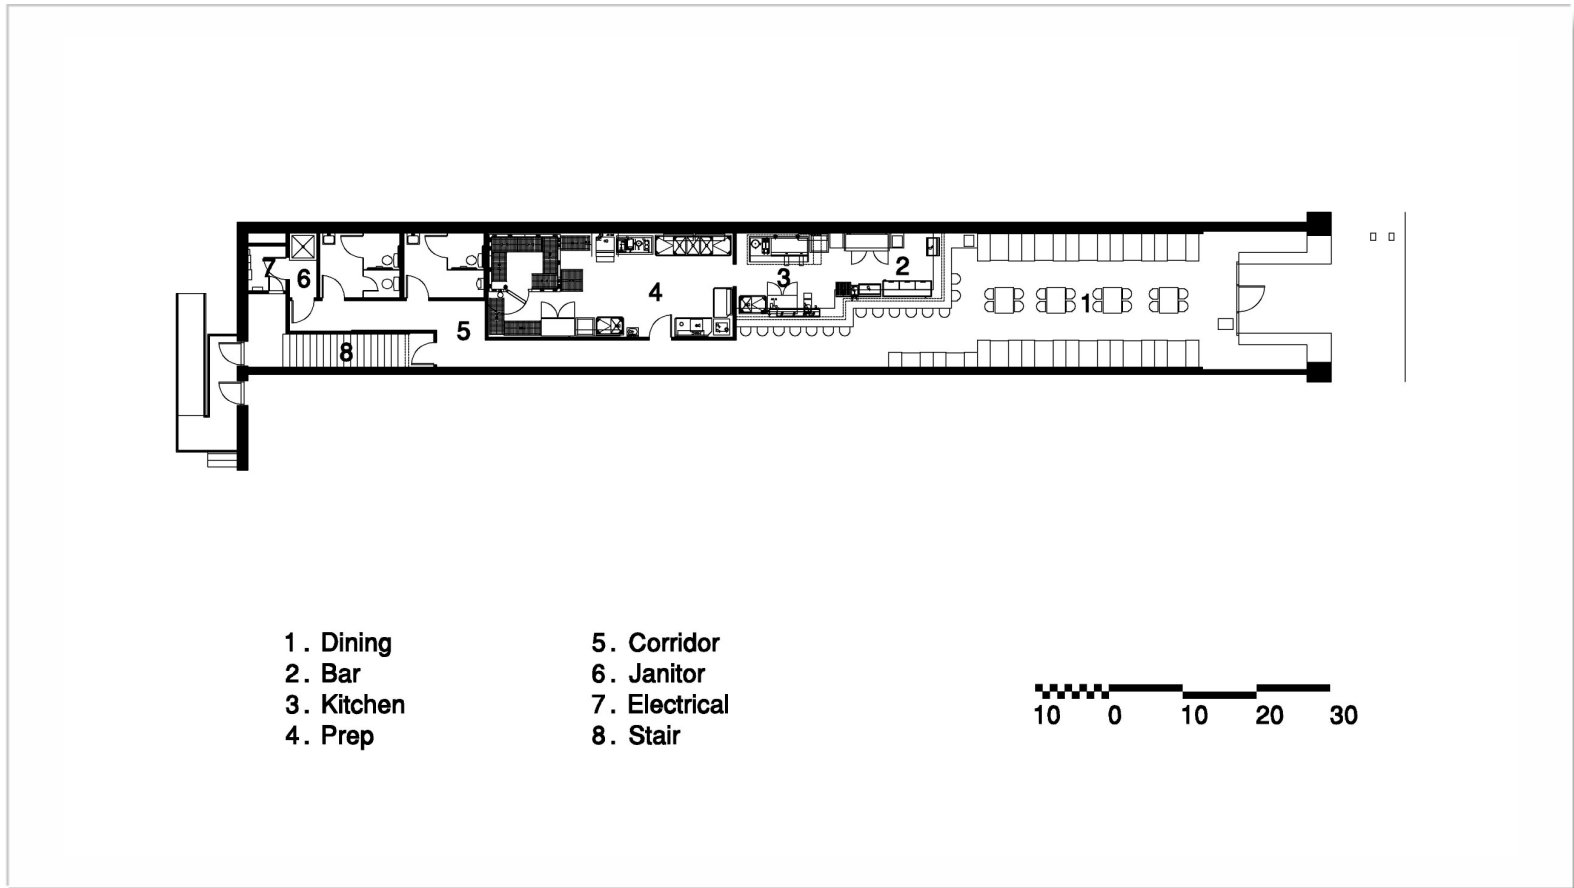

Alteration

Restaurant

Plan View

Zen Sushi  
Greensboro, North Carolina

102 Paisley Street Greensboro, NC 27401 336.272.5656

smitharc@bellsouth.net

www.smitharchitecturepa.com