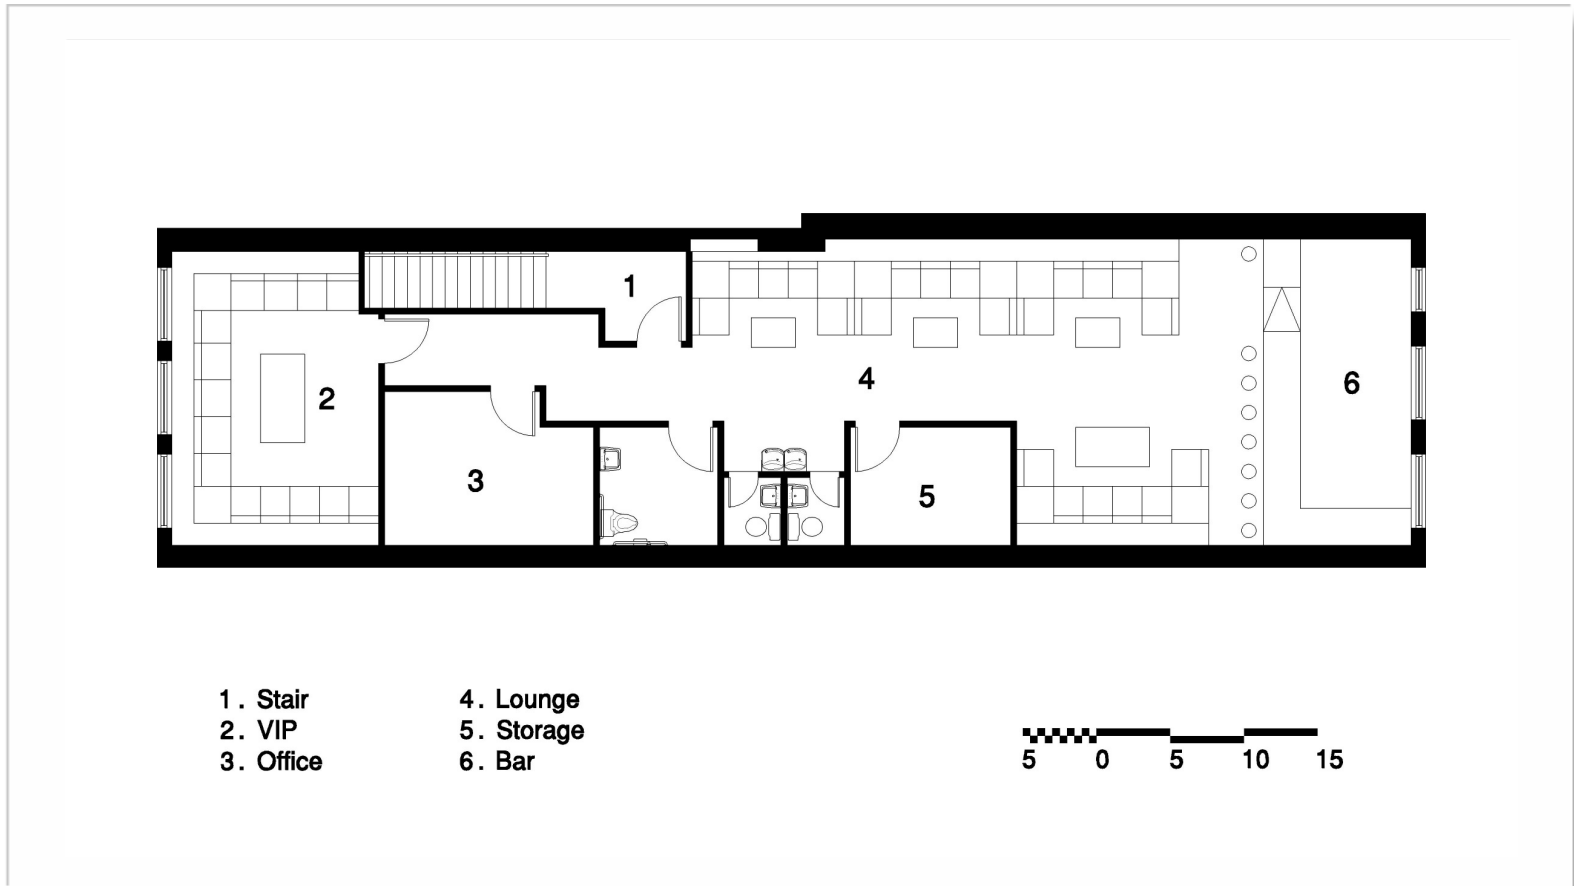

Alteration

Restaurant

Plan View

Venue II
Greensboro, North Carolina

 **SMITH** Architecture, PA

102 Paisley Street Greensboro, NC 27401 336.272.5656
smitharc@bellsouth.net
www.smitharchitecturepa.com