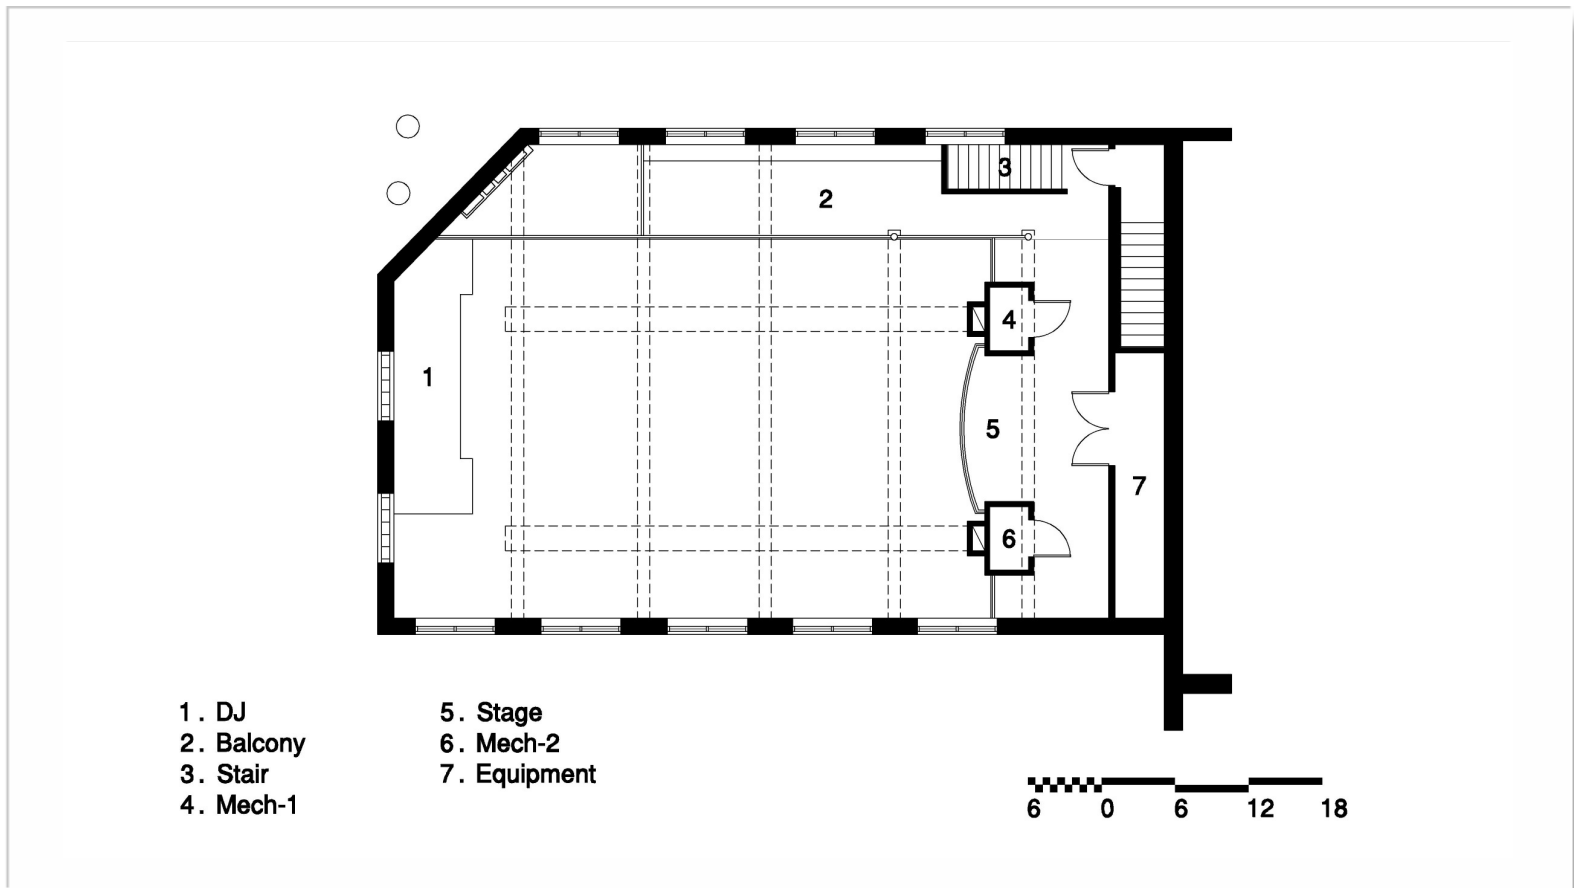

Second Level

Studio B at the Broach
Greensboro, North Carolina

SMITH Architecture, PA

102 Paisley Street Greensboro, NC 27401 336.272.5656

smitharc@bellsouth.net

www.smitharchitecturepa.com