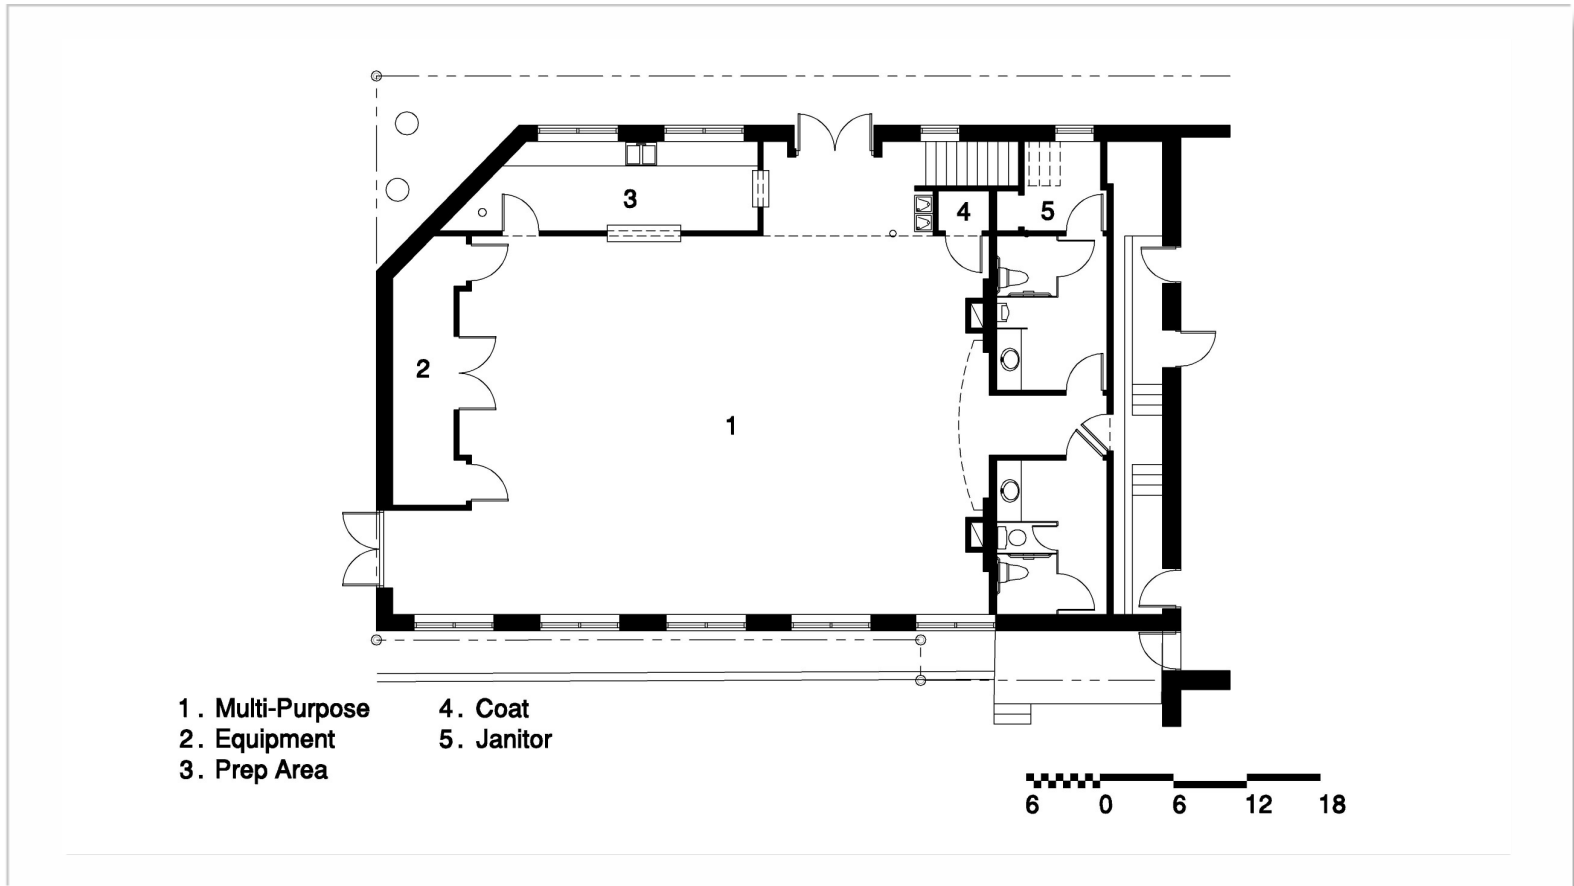

View of Main Event Space

Studio B at the Broach  
Greensboro, North Carolina

First Level

Studio B at the Broach  
Greensboro, North Carolina

**SMITH** Architecture, PA

102 Paisley Street Greensboro, NC 27401 336.272.5656