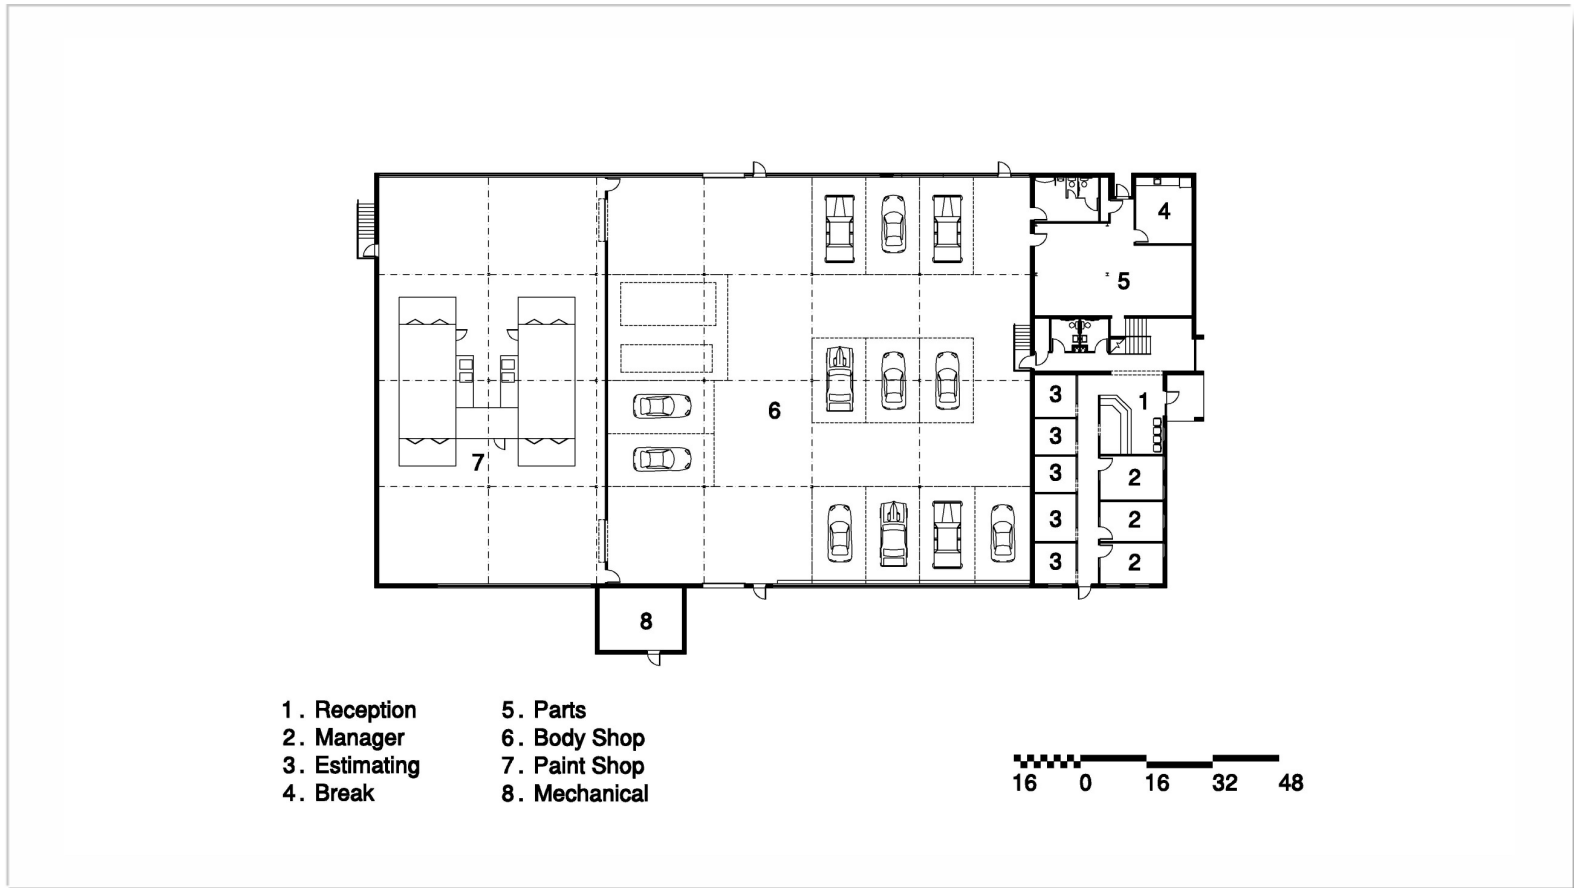

Concept Rendering

Regional Auto Center
Greensboro, North Carolina

Plan View

Regional Auto Center
Greensboro, North Carolina