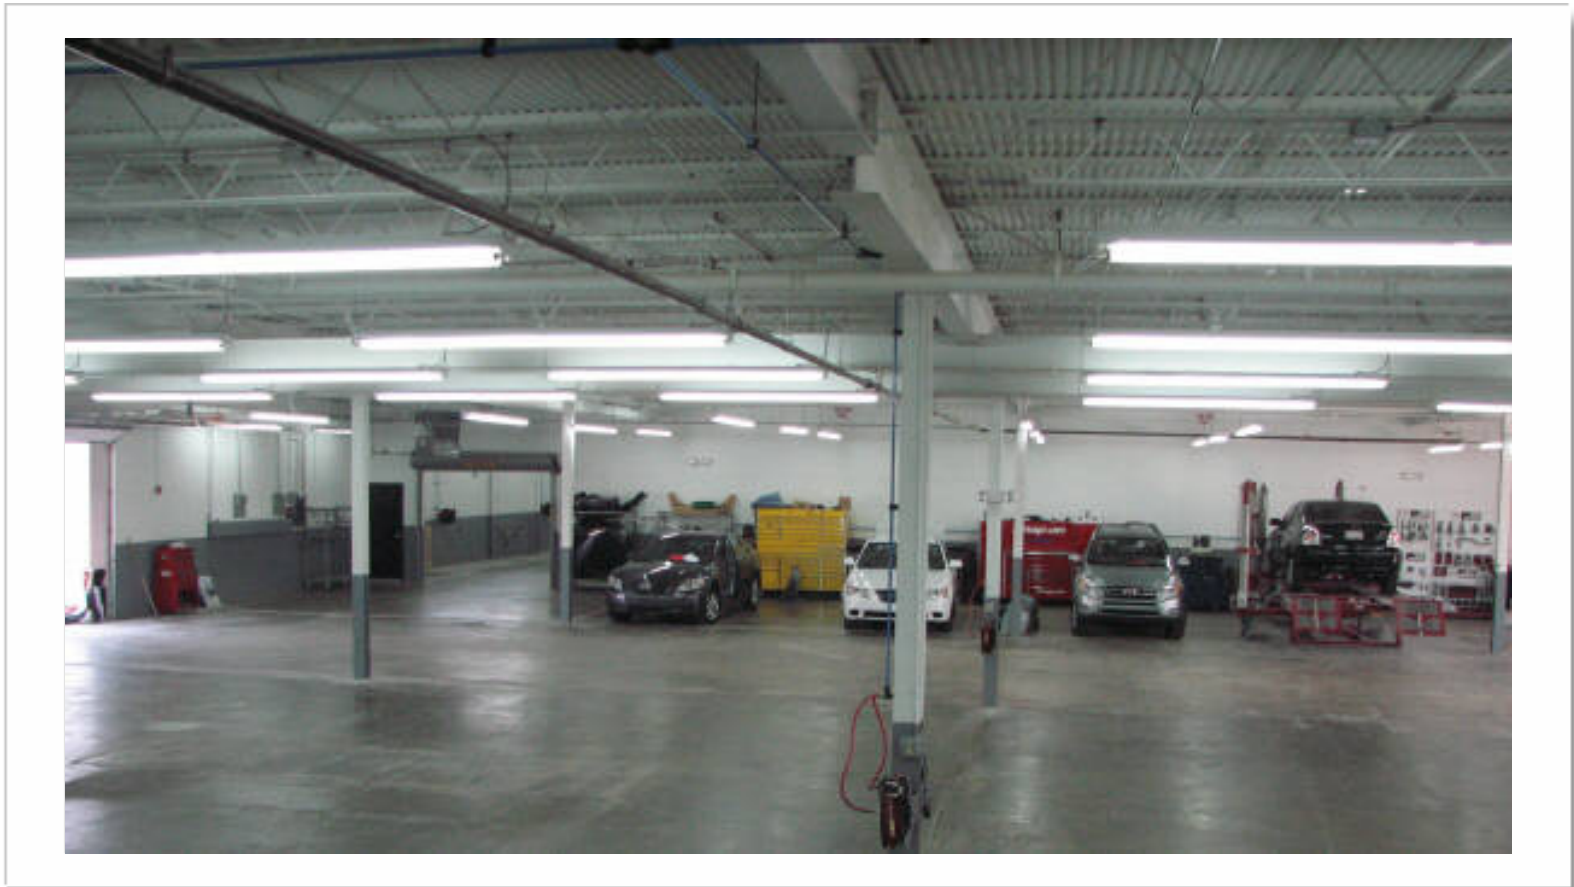

Alteration

Commercial

Street View

Regional Auto Center  
Greensboro, North Carolina

 **SMITH** Architecture, PA

102 Paisley Street Greensboro, NC 27401 336.272.5656  
smitharc@bellsouth.net  
www.smitharchitecturepa.com