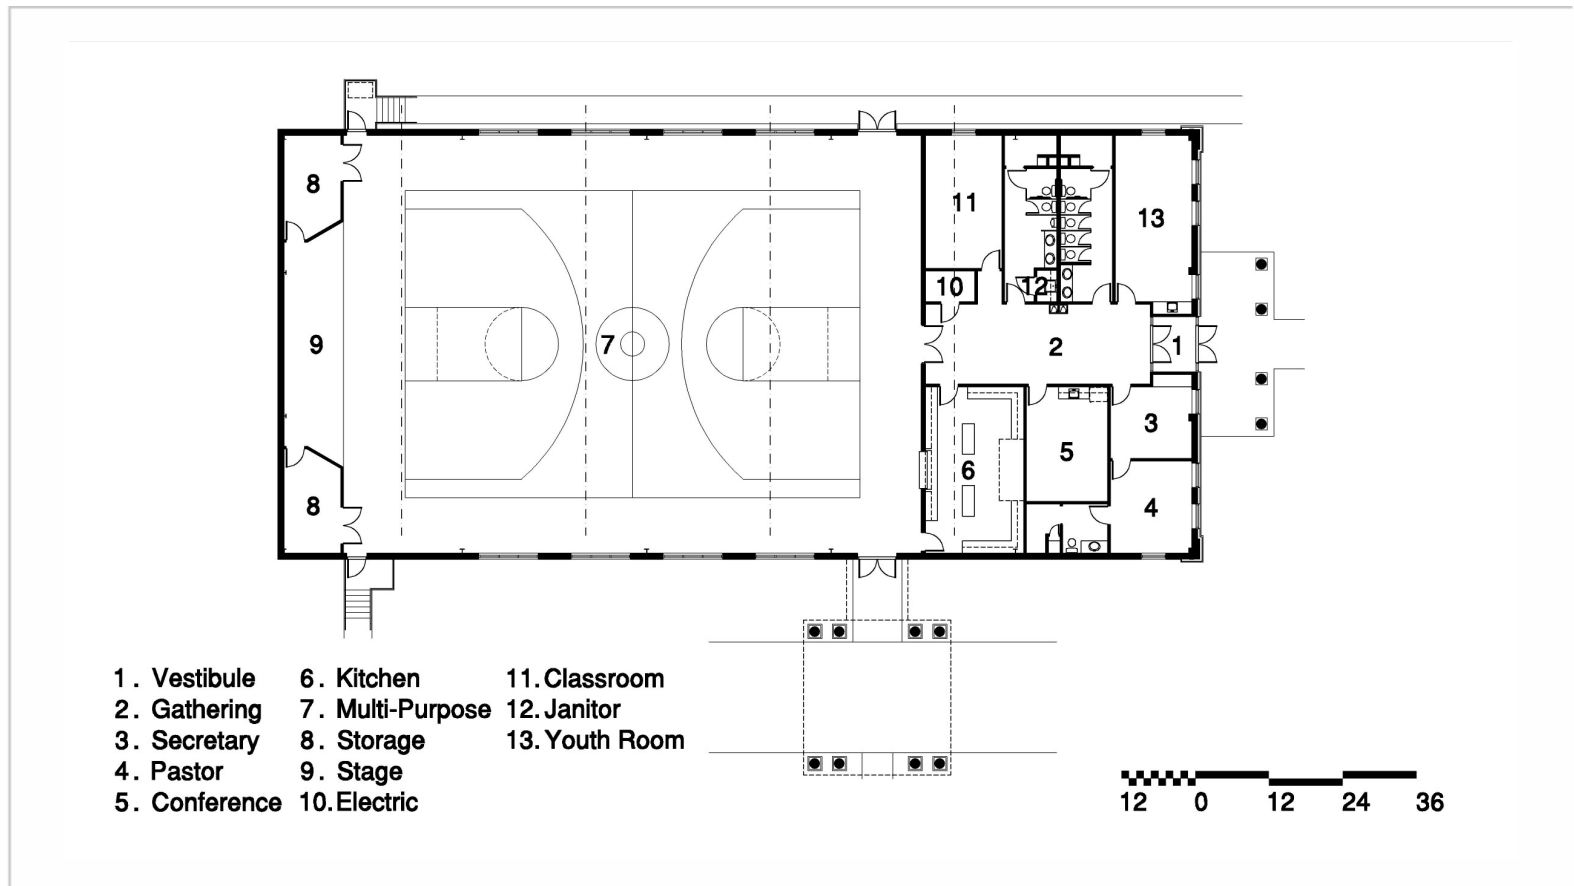

Street View Rendering

Monticello United Methodist Church
Statesville, North Carolina

102 Paisley Street Greensboro, NC 27401 336.272.5656
smitharc@bellsouth.net
www.smitharchitecturepa.com

Plan View

Monticello United Methodist Church
Statesville, North Carolina