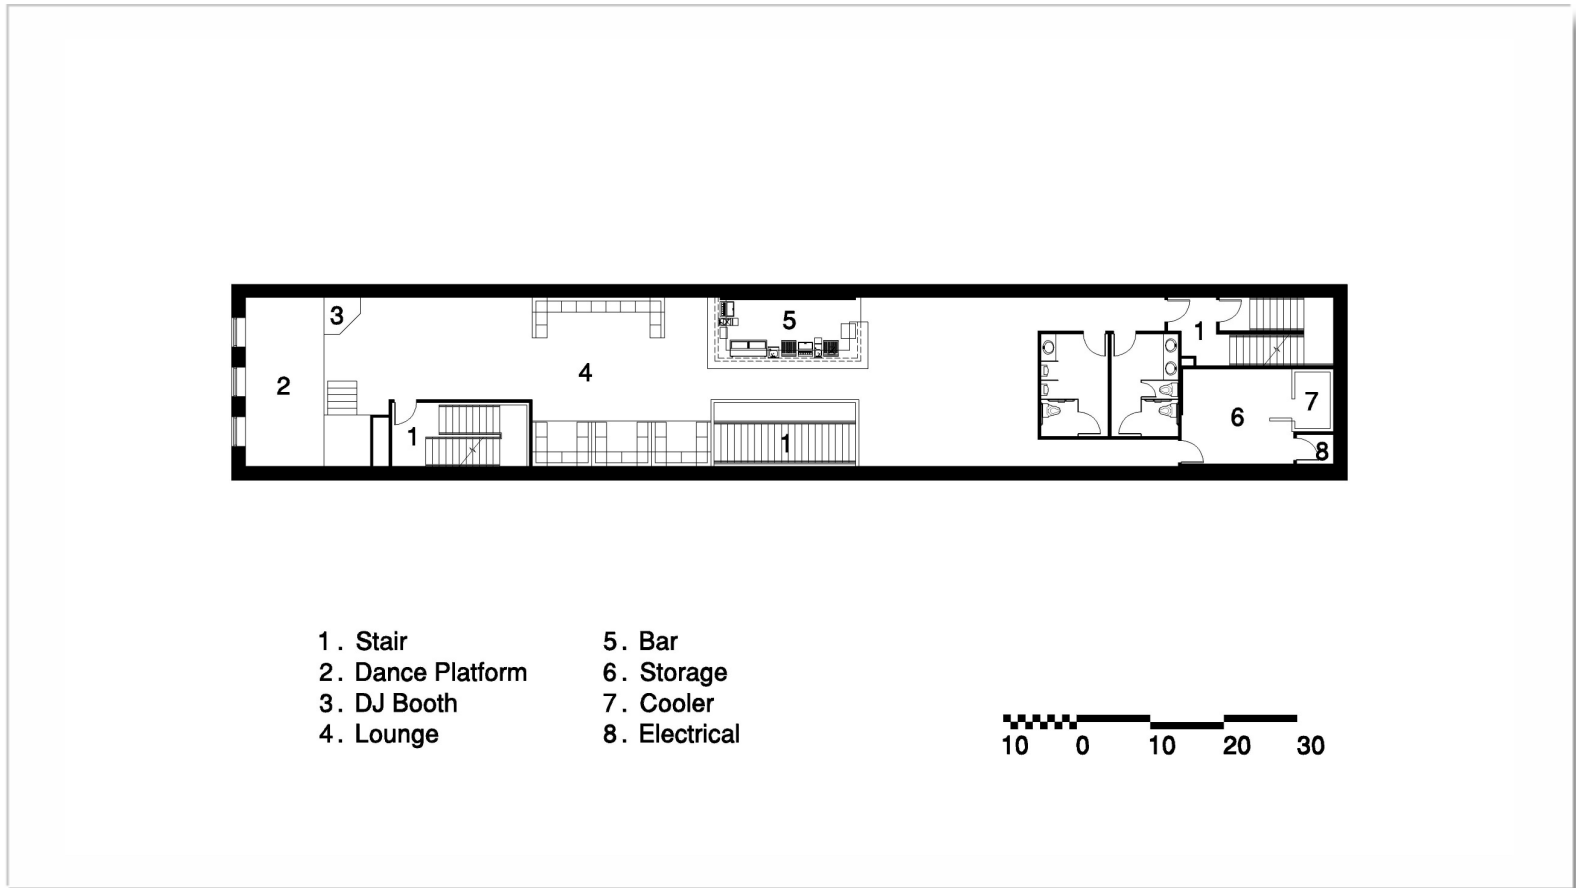

First Level

Much
Greensboro, North Carolina

SMITH Architecture, PA

102 Paisley Street Greensboro, NC 27401 336.272.5656

smitharc@bellsouth.net

www.smitharchitecturepa.com

Second Level

Much
Greensboro, North Carolina