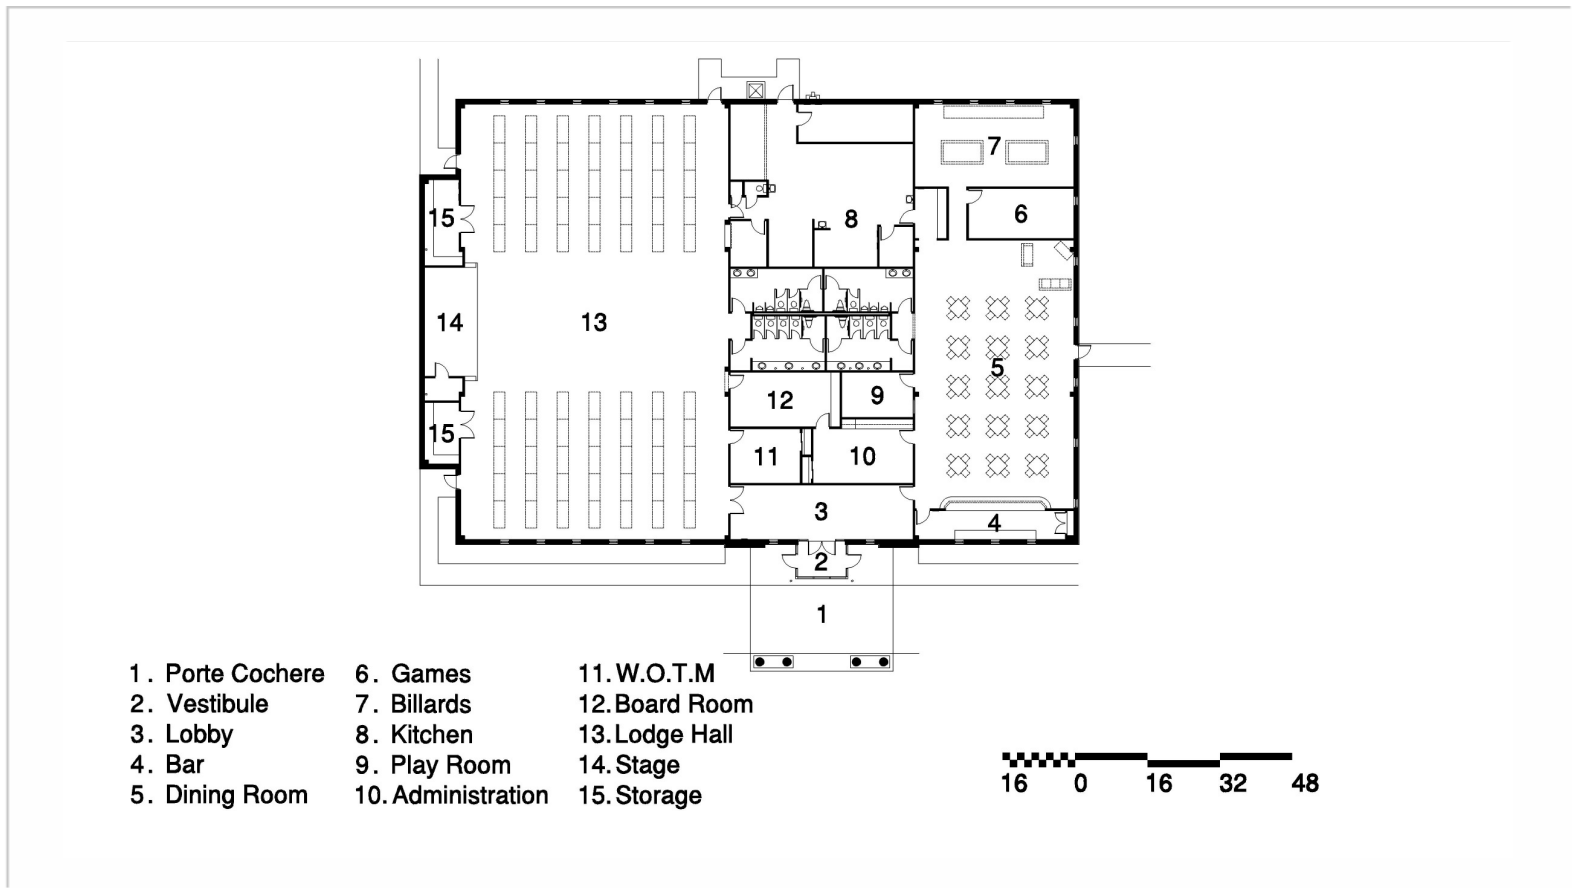

Street View

Greensboro Moose Lodge  
Greensboro, North Carolina

102 Paisley Street Greensboro, NC 27401 336.272.5656  
smitharc@bellsouth.net  
www.smitharchitecturepa.com

Plan View

Greensboro Moose Lodge  
Greensboro, North Carolina