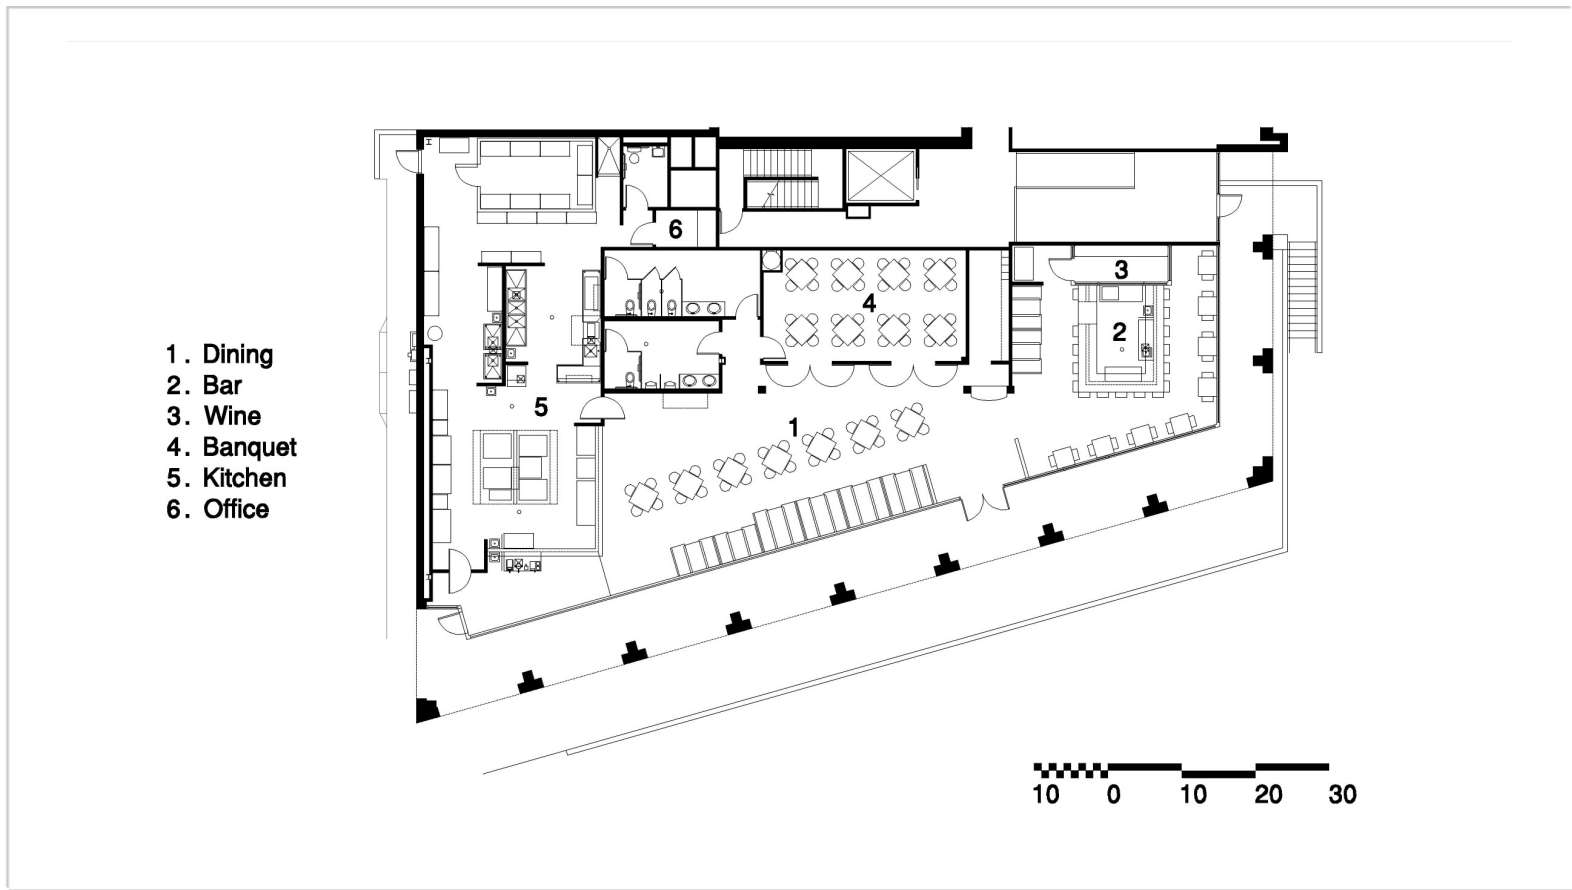

Alteration

Business

Collage View

Meridian
Winston-Salem, North Carolina

 **SMITH** Architecture, PA

102 Paisley Street Greensboro, NC 27401 336.272.5656
smitharc@bellsouth.net
www.smitharchitecturepa.com

Plan View