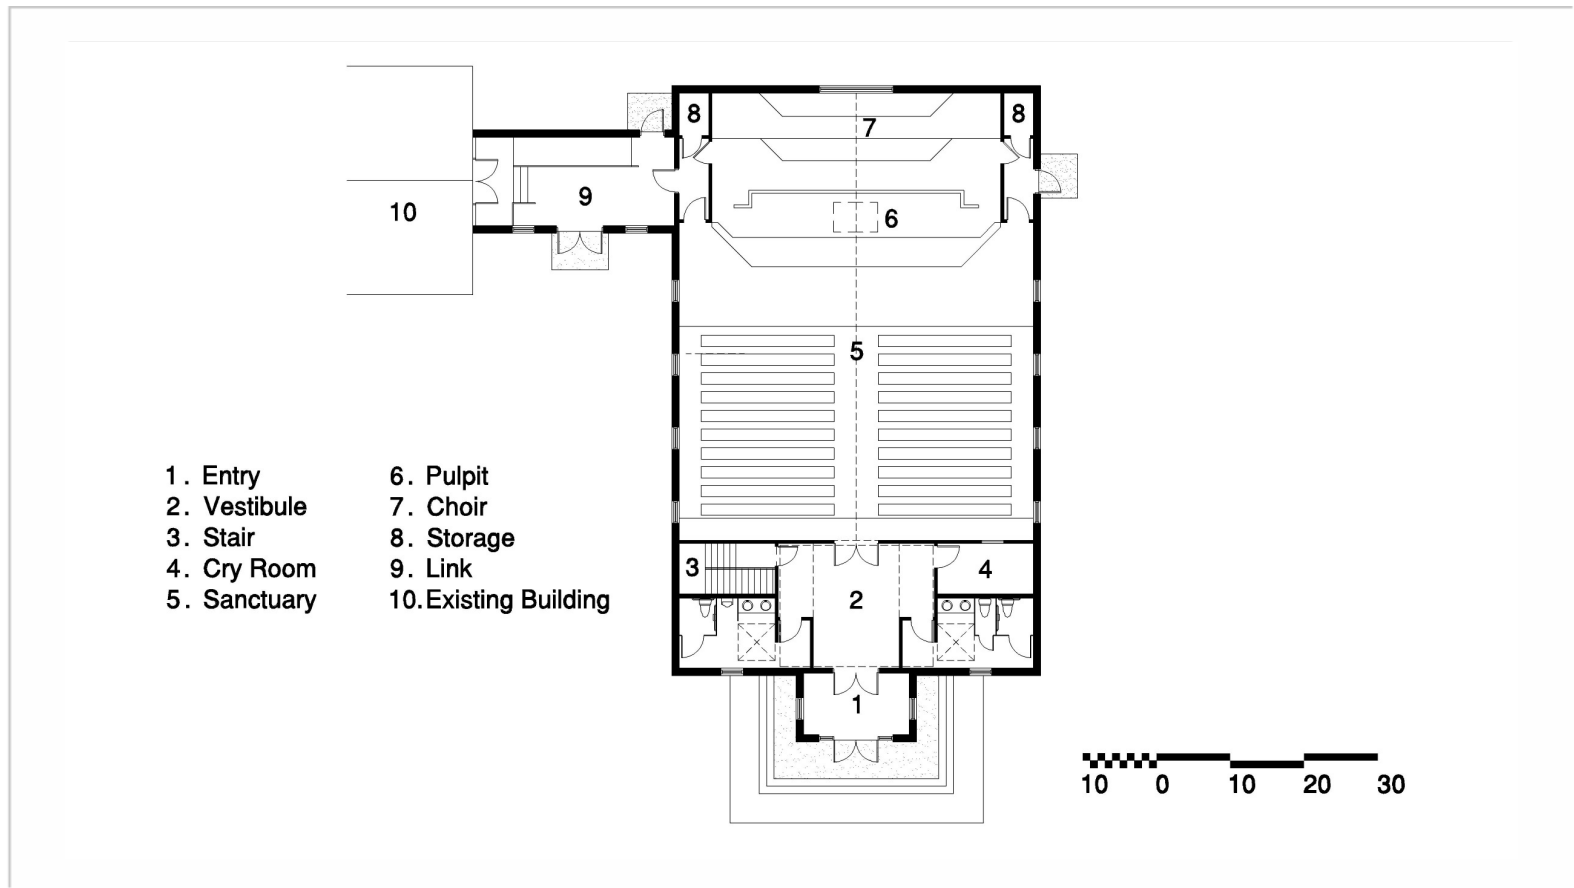

Street View

Lamberts Chapel Missionary Baptist Church
Siler City, North Carolina

 **SMITH** Architecture, PA

102 Paisley Street Greensboro, NC 27401 336.272.5656
smitharc@bellsouth.net
www.smitharchitecturepa.com