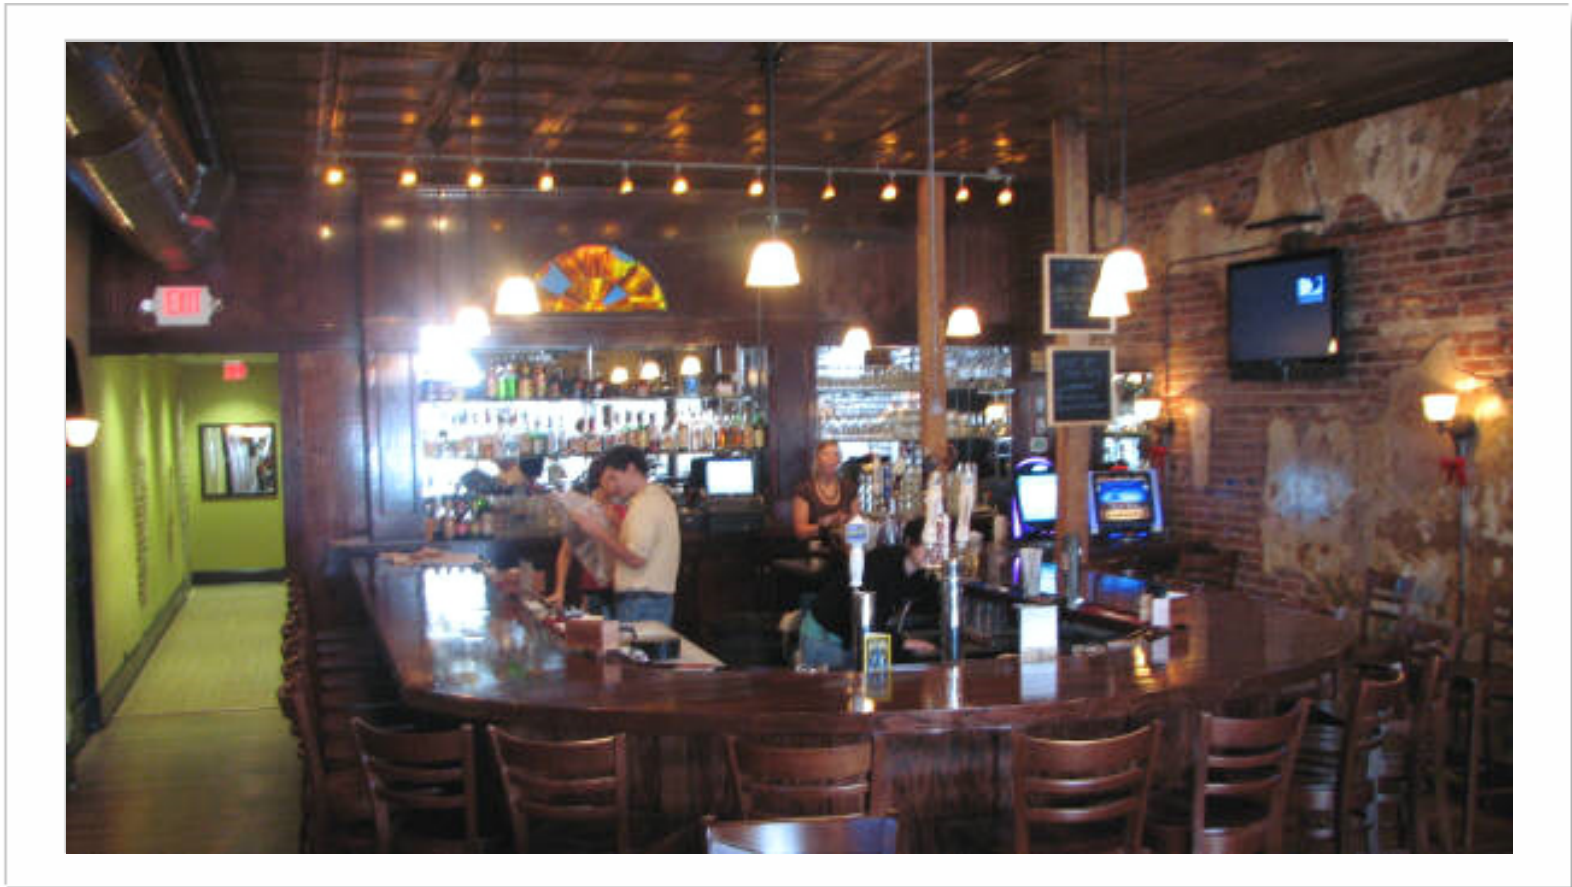

Alteration

Restaurant

Bar View

Grey's Tavern
Greensboro, North Carolina

 **SMITH** Architecture, PA

102 Paisley Street Greensboro, NC 27401 336.272.5656
smitharc@bellsouth.net
www.smitharchitecturepa.com

Plan View

Grey's Tavern
Greensboro, North Carolina

102 Paisley Street Greensboro, NC 27401 336.272.5656
smitharc@bellsouth.net
www.smitharchitecturepa.com

Alteration

Restaurant

Bar View

Grey's Tavern
Greensboro, North Carolina