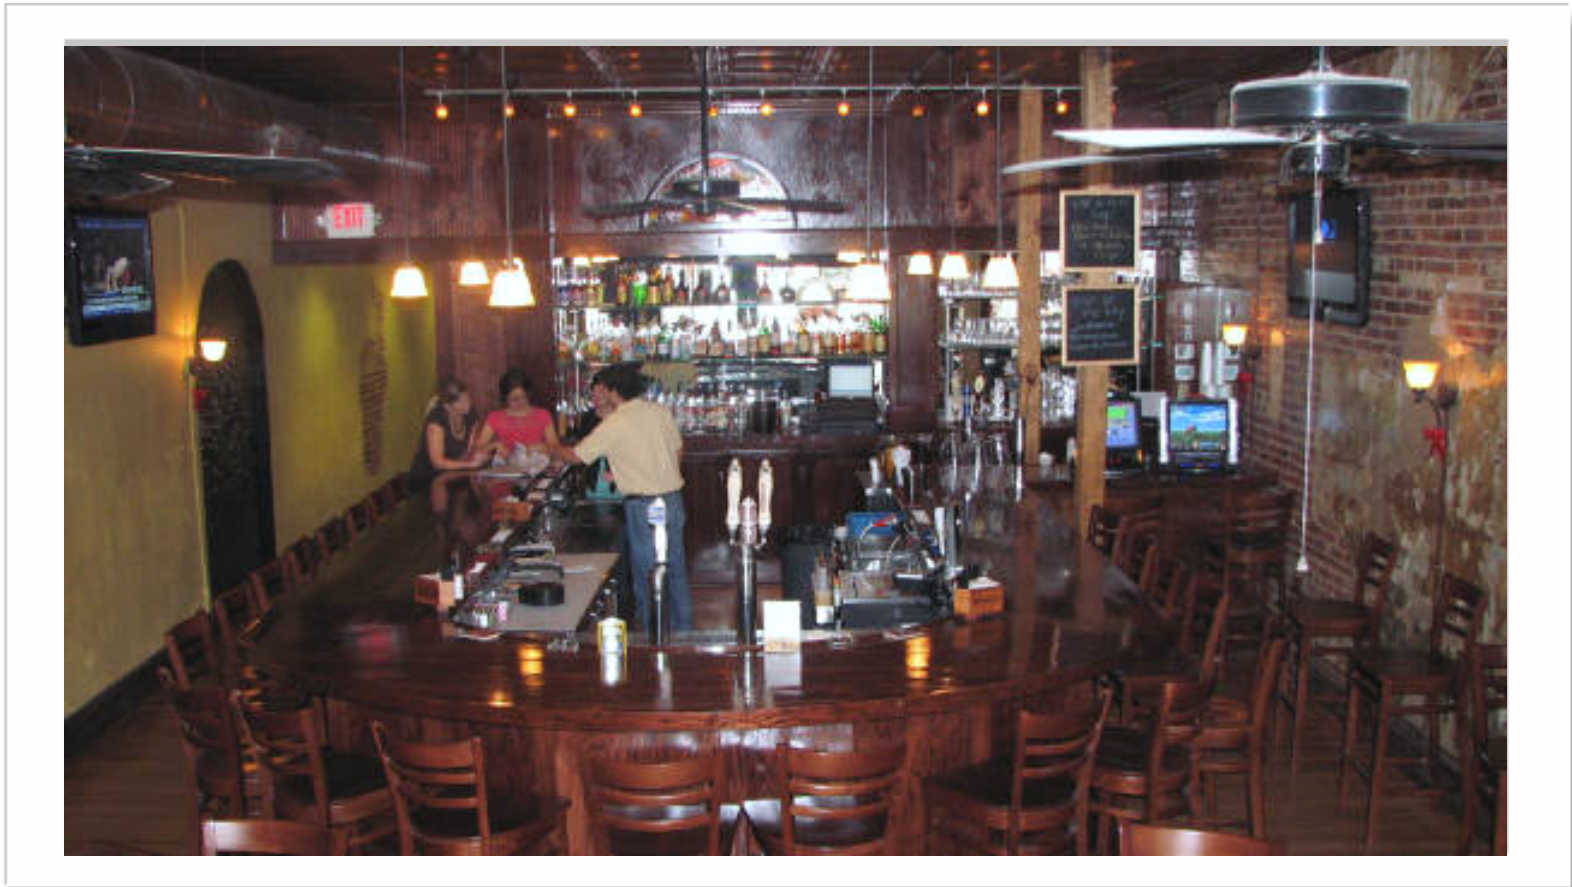

Alteration

Restaurant

Bar View

Grey's Tavern
Greensboro, North Carolina

 **SMITH** Architecture, PA

102 Paisley Street Greensboro, NC 27401 336.272.5656
smitharc@bellsouth.net
www.smitharchitecturepa.com

Plan View