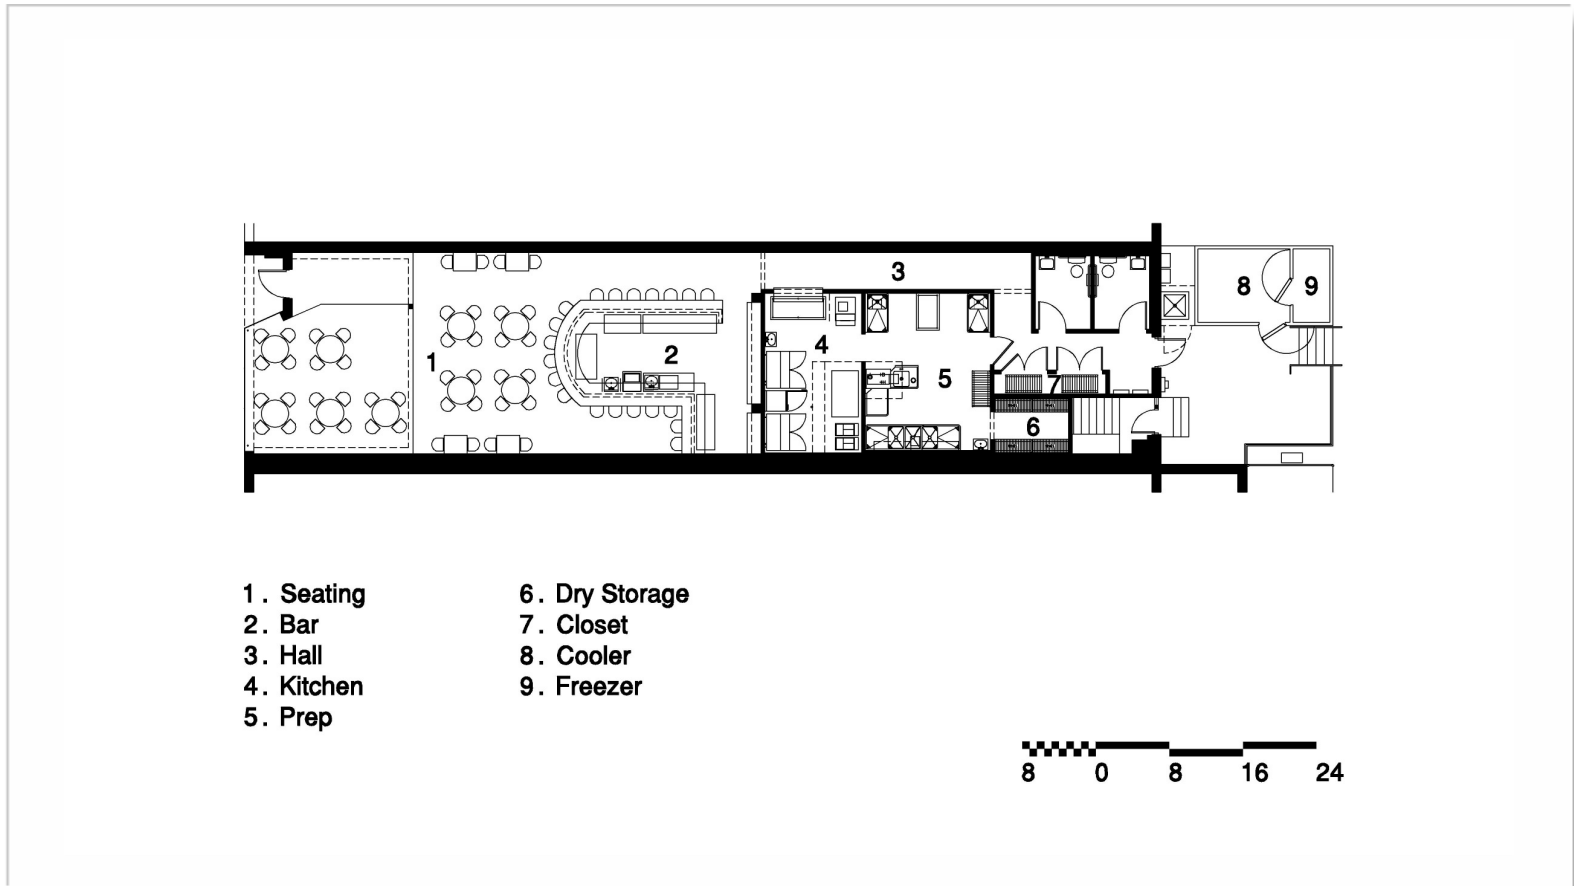

Alteration

Restaurant

Bar View

Grey's Tavern
Greensboro, North Carolina

 **SMITH** Architecture, PA

102 Paisley Street Greensboro, NC 27401 336.272.5656
smitharc@bellsouth.net
www.smitharchitecturepa.com

Plan View