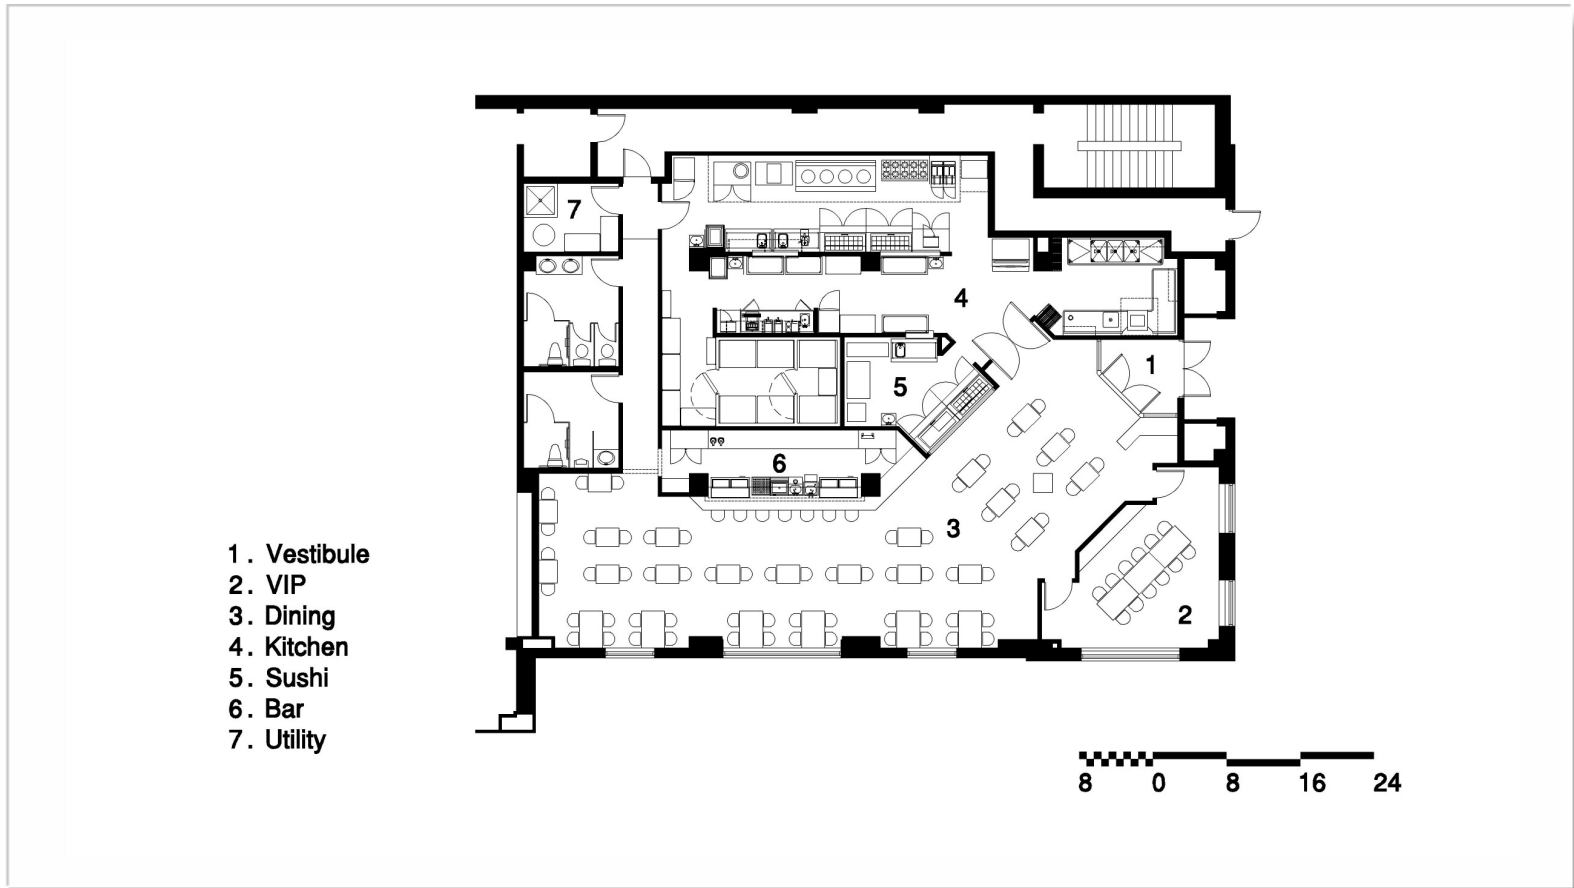

[www.smitharchitecturepa.com](http://www.smitharchitecturepa.com)

Plan View

Downtown Thai  
Winston-Salem, North Carolina

Upfit

Restaurant

Bar View

Downtown Thai  
Winston-Salem, North Carolina

102 Paisley Street Greensboro, NC 27401 336.272.5656  
smitharc@bellsouth.net  
www.smitharchitecturepa.com