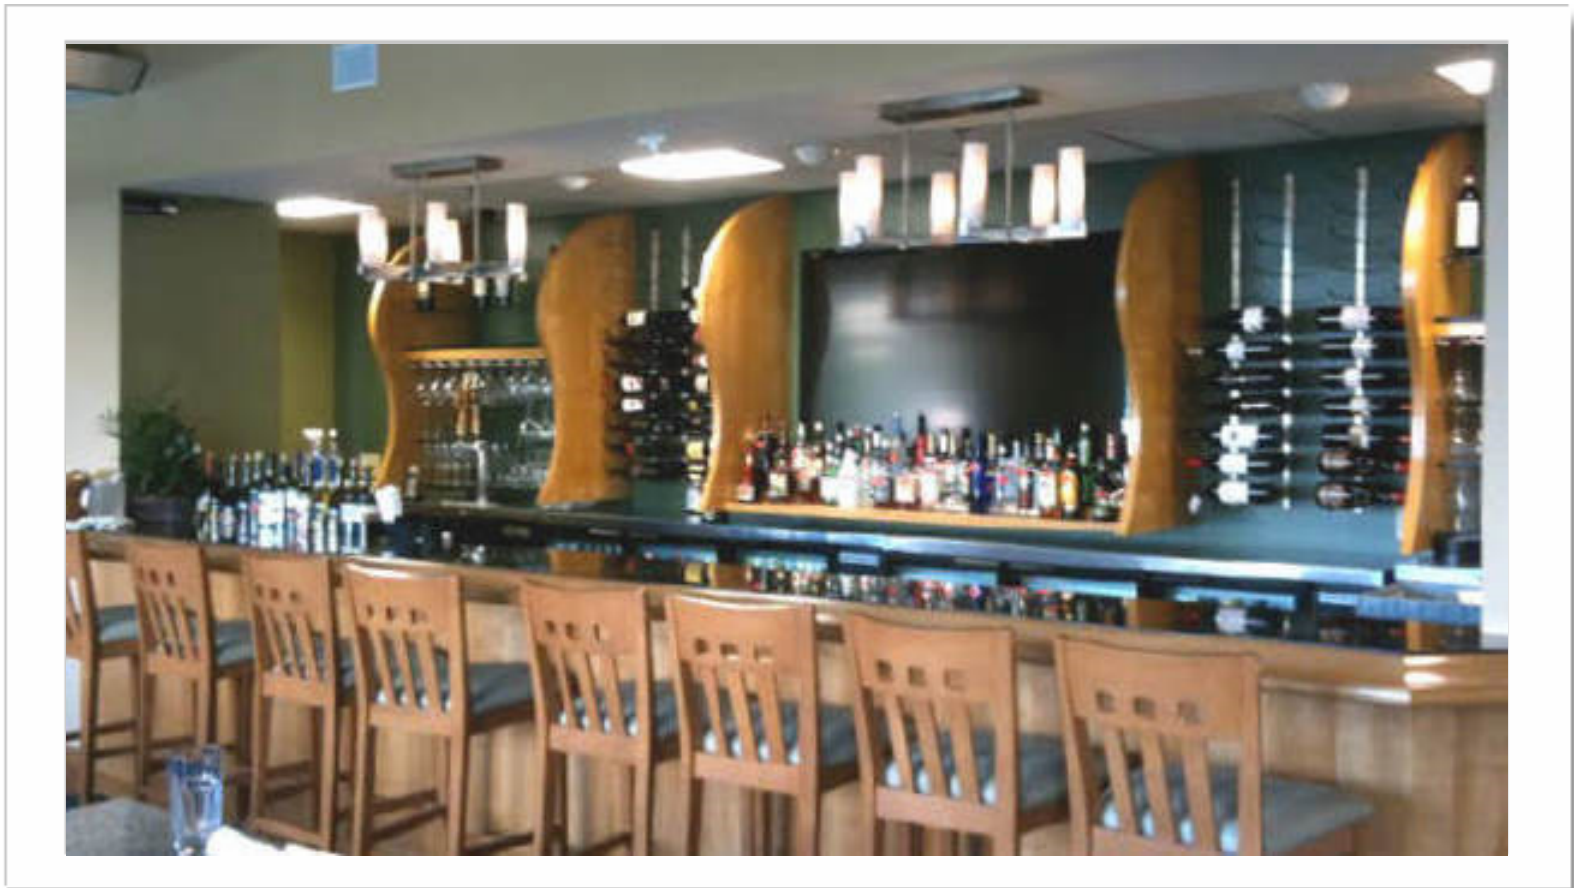

Plan View

Upfit

Restaurant

Bar View

Downtown Thai
Winston-Salem, North Carolina