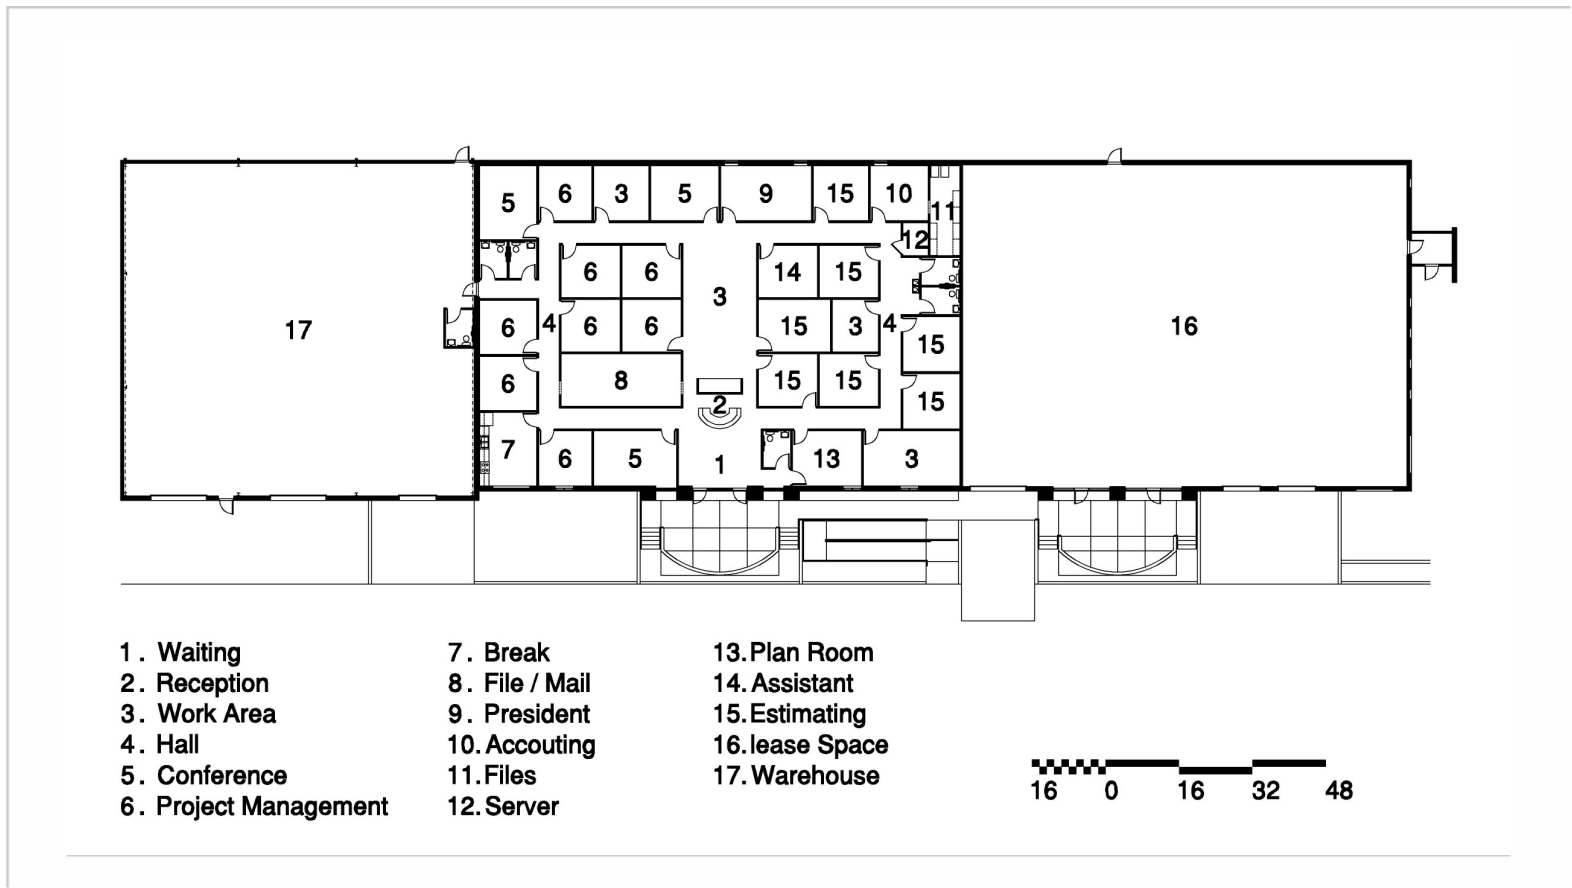

Bar Construction Company
Greensboro, North Carolina