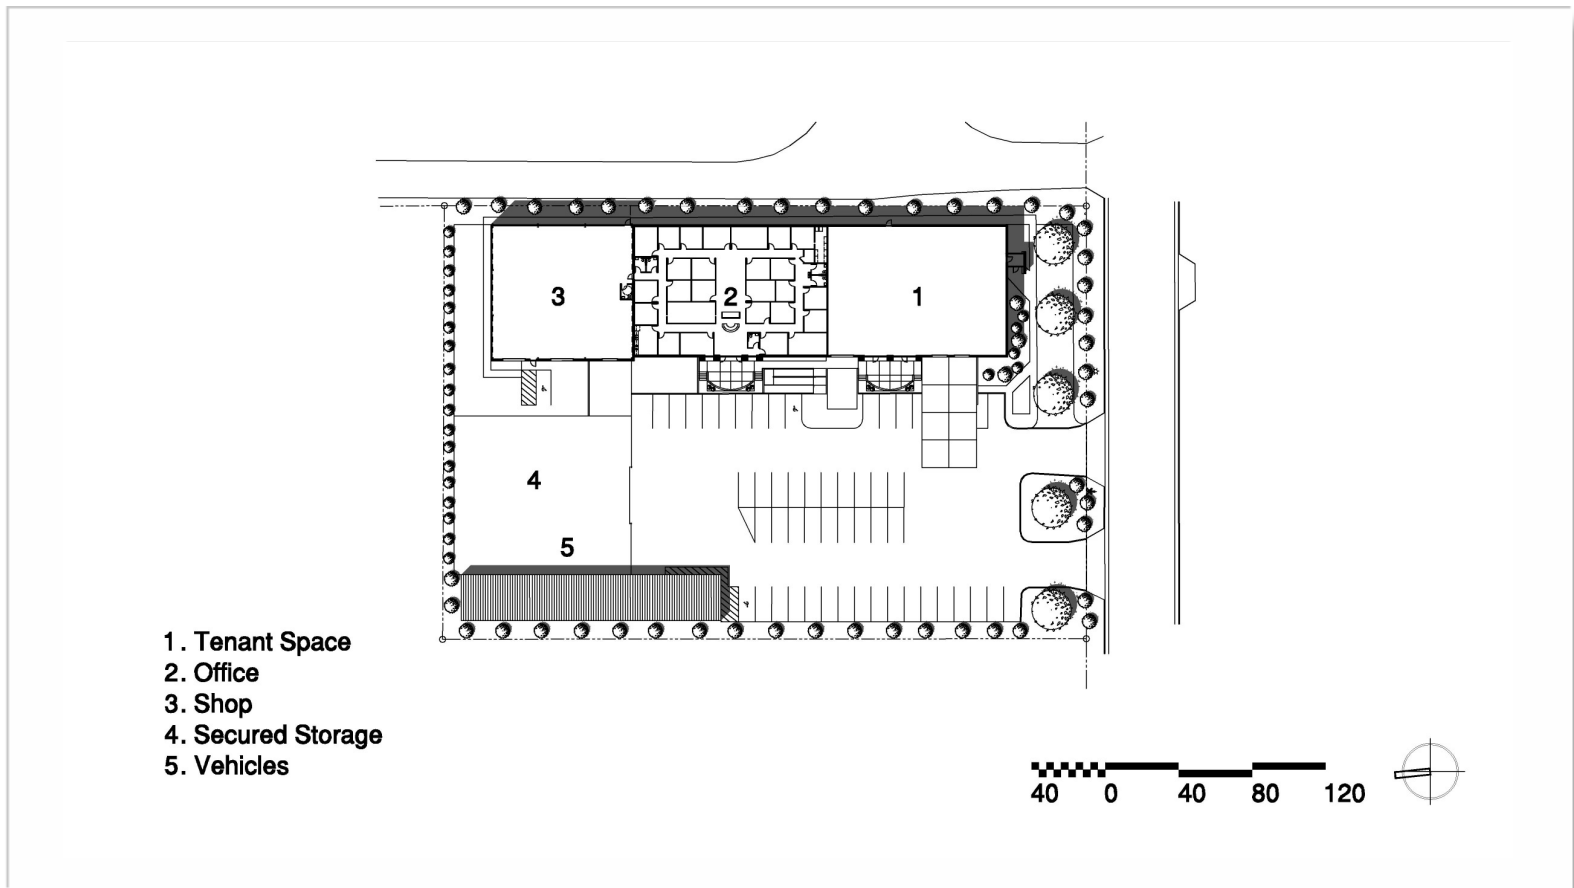

Existing Building View

Site Plan

Bar Construction Company
Greensboro, North Carolina

SMITH Architecture, PA

102 Paisley Street Greensboro, NC 27401 336.272.5656

smitharc@bellsouth.net

www.smitharchitecturepa.com